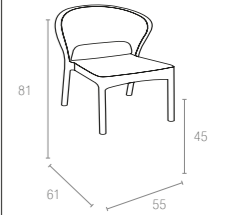

CATAS
TEST REPORT
201747