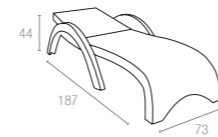

CATAS
TEST REPORT
129750

Koyu Gri
Dark Grey

Kahverengi
Brown

Beyaz
White

895 MIAMI CUSHIONS

5 cm thick cushion covered with polyester fabric and finished with piping.
Cushion is specially designed for Miami Lounge Set.