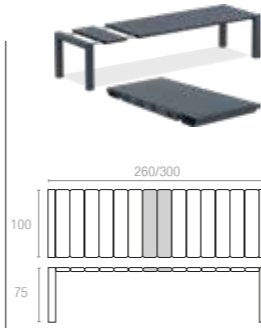

776 VEGAS TABLE XL

Extendible table from 260 to 300 cm in polypropylene reinforced with glass fiber. Easily expandable, giving you a choice of two size options. Smart extending mechanism makes it easy to adjust the table to your preferred size. For indoor and outdoor use with UV protection.

782 VEGAS BAR 100

Extendible bar table from 100 to 140 cm in polypropylene reinforced with glass fiber. Easily expandable, giving you a choice of two size options. Smart extending mechanism makes it easy to adjust the bar table to your preferred size. For indoor and outdoor use with UV protection.

863 IBIZA TABLE 80

Table with rattan leg with HPL compact laminated tops 12 mm available in dark grey, brown and white colors. For indoor and outdoor use. Can be disassembled. * Dark colors not recommended in direct sunlight.

864 IBIZA TABLE 140

Table with rattan leg with HPL compact laminated tops 12 mm available in dark grey, brown and white colors. For indoor and outdoor use. Can be disassembled. * Dark colors not recommended in direct sunlight.

865 IBIZA TABLE 180

Table with rattan leg with HPL compact laminated tops 12 mm available in dark grey, brown and white colors. For indoor and outdoor use. Can be disassembled. * Dark colors not recommended in direct sunlight.

867 IBIZA LEGS SMALL

Ibiza Legs are made up of polypropylene reinforced with glass fiber with the latest generation of air moulding thermoplastic injection. For indoor and outdoor use. Can be disassembled.

* Top min. 70x70 cm,
Top max. 90x90 cm