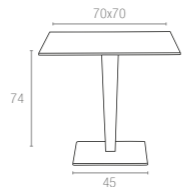

884 Riva

Renkler / Colors