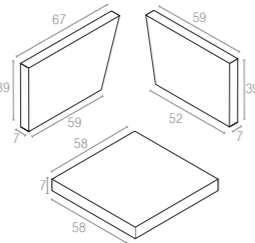

Code 903
Monaco Corner Cushion

Monaco Cushions

Renkler / Colors

Bej
Beige