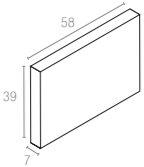

7 cm thick cushion covered with polyester fabric and finished with piping. Cushions are specially designed for Monaco Lounge Set and Monaco Lounge Corner.

Code 901
Monaco Seat Cushion

Code 902
Monaco Backrest Cushion