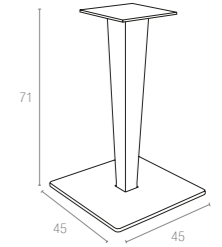

Koyu Gri
Dark Grey

Kahverengi
Brown

Beyaz
White

890 RIVA LEG & BASE

Rattan leg and painted aluminium base. Can be disassembled. For indoor and outdoor use.

Koyu Gri
Dark Grey

Kahverengi
Brown

Beyaz
White