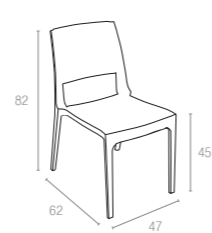

Koyu Gri
Dark Grey

Kahverengi
Brown

Beyaz
White

774 VEGAS TABLE MEDIUM

Extendible table from 180 to 220 cm in polypropylene reinforced with glass fiber. Easily expandable, giving you a choice of two size options. Smart extending mechanism makes it easy to adjust the table to your preferred size. For indoor and outdoor use with UV protection.