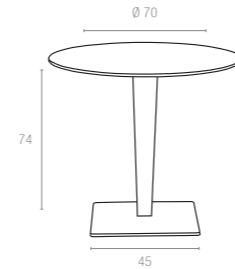

880 TAHITI

Tahiti table is made of durable weather-resistant resin. Metallic frame will never unravel, rust or decay. It is UV protected which insures the colors will not fade, the table comes with dark tempered glass on the top. Can be disassembled. For indoor and outdoor use.

890 RIVA LEG & BASE

Rattan leg and painted aluminium base. Can be disassembled. For indoor and outdoor use.

882 RIVA

Table with rattan leg and painted aluminium base. Werzalit tops resistant to outdoor use. Available in dark grey, brown and white colors. Can be disassembled.

* Dark colors not recommended in direct sunlight.

886 RIVA BAR

Table with rattan leg and painted aluminium base. Werzalit tops resistant to outdoor use. Available in dark grey, brown and white colors. Can be disassembled.

* Dark colors not recommended in direct sunlight.

884 RIVA

Table with rattan leg and painted aluminium base. Werzalit tops resistant to outdoor use. Available in dark grey, brown and white colors. Can be disassembled.

* Dark colors not recommended in direct sunlight.

888 RIVA BAR

Table with rattan leg and painted aluminium base. Werzalit tops resistant to outdoor use. Available in dark grey, brown and white colors. Can be disassembled.

* Dark colors not recommended in direct sunlight.