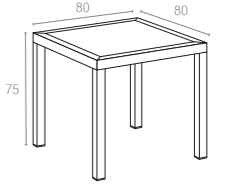

868 IBIZA LEGS MEDIUM

Ibiza Legs are made up of polypropylene reinforced with glass fiber with the latest generation of air moulding thermoplastic injection. For indoor and outdoor use. Can be disassembled.

869 IBIZA LEGS XL

Ibiza Legs are made up of polypropylene reinforced with glass fiber with the latest generation of air moulding thermoplastic injection. For indoor and outdoor use. Can be disassembled.

871 FORZA RATTAN 80

Folding table with legs in anodized aluminium. Diameter 30 mm. Table top in recyclable polypropylene with rattan effect. For indoor and outdoor use.

875 ORLANDO 80

Orlando 80 table is made of durable weather-resistant resin. Non-metallic frame will never unravel, rust or decay. It is UV protected which insures the colors will not fade. Can be disassembled. For indoor and outdoor use.

878 ORLANDO 140

Orlando 140 table is made of durable weather-resistant resin. Non-metallic frame will never unravel, rust or decay. It is UV protected which insures the colors will not fade. Can be disassembled. For indoor and outdoor use.

870 BALI

Bali table is made of durable weather-resistant resin. Metallic frame will never unravel, rust or decay. It is UV protected which insures the colors will not fade, the table comes with dark tempered glass on the top. Can be disassembled. For indoor and outdoor use.