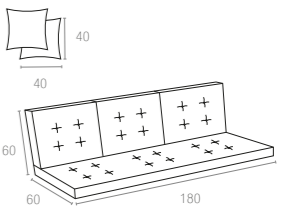

Code 902
Monaco Backrest Cushion

904 HAWAII CUSHION

12 cm thick cushion covered with polyester fabric and finished with piping. Cushion is specially designed for Hawaii swing.

Bej
Beige

897 ARUBA CUSHION

5 cm thick cushion covered with polyester fabric and finished with piping. Cushion is specially designed for Aruba armchair.