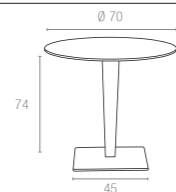

882 Riva

Renkler / Colors