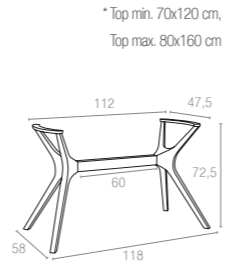

868 IBIZA LEGS MEDIUM

Ibiza Legs are made up of polypropylene reinforced with glass fiber with the latest generation of air moulding thermoplastic injection. For indoor and outdoor use. Can be disassembled.

869 IBIZA LEGS XL

Ibiza Legs are made up of polypropylene reinforced with glass fiber with the latest generation of air moulding thermoplastic injection. For indoor and outdoor use. Can be disassembled.

871 FORZA RATTAN 80

Folding table with legs in anodized aluminium. Diameter 30 mm. Table top in recyclable polypropylene with rattan effect. For indoor and outdoor use.

875 ORLANDO 80

Orlando 80 table is made of durable weather-resistant resin. Non-metallic frame will never unravel, rust or decay. It is UV protected which insures the colors will not fade. Can be disassembled. For indoor and outdoor use.

878 ORLANDO 140

Orlando 140 table is made of durable weather-resistant resin. Non-metallic frame will never unravel, rust or decay. It is UV protected which insures the colors will not fade. Can be disassembled. For indoor and outdoor use.

870 BALI

Bali table is made of durable weather-resistant resin. Metallic frame will never unravel, rust or decay. It is UV protected which insures the colors will not fade, the table comes with dark tempered glass on the top. Can be disassembled. For indoor and outdoor use.