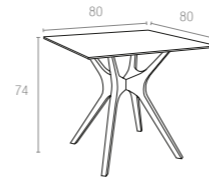

776 VEGAS TABLE XL

Extendible table from 260 to 300 cm in polypropylene reinforced with glass fiber. Easily expandable, giving you a choice of two size options. Smart extending mechanism makes it easy to adjust the table to your preferred size. For indoor and outdoor use with UV protection.

782 VEGAS BAR 100

Extendible bar table from 100 to 140 cm in polypropylene reinforced with glass fiber. Easily expandable, giving you a choice of two size options. Smart extending mechanism makes it easy to adjust the bar table to your preferred size. For indoor and outdoor use with UV protection.

863 IBIZA TABLE 80

Table with rattan leg with HPL compact laminated tops 12 mm available in dark grey, brown and white colors. For indoor and outdoor use. Can be disassembled. * Dark colors not recommended in direct sunlight.

864 IBIZA TABLE 140

Table with rattan leg with HPL compact laminated tops 12 mm available in dark grey, brown and white colors. For indoor and outdoor use. Can be disassembled. * Dark colors not recommended in direct sunlight.

865 IBIZA TABLE 180

Table with rattan leg with HPL compact laminated tops 12 mm available in dark grey, brown and white colors. For indoor and outdoor use. Can be disassembled. * Dark colors not recommended in direct sunlight.

867 IBIZA LEGS SMALL

Ibiza Legs are made up of polypropylene reinforced with glass fiber with the latest generation of air moulding thermoplastic injection. For indoor and outdoor use. Can be disassembled.

* Top min. 70x70 cm,
Top max. 90x90 cm