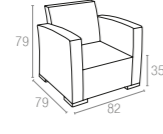

Code 831
Monaco Lounge Armchair