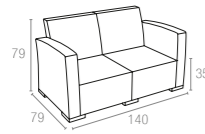

Code 832
Monaco Lounge Sofa