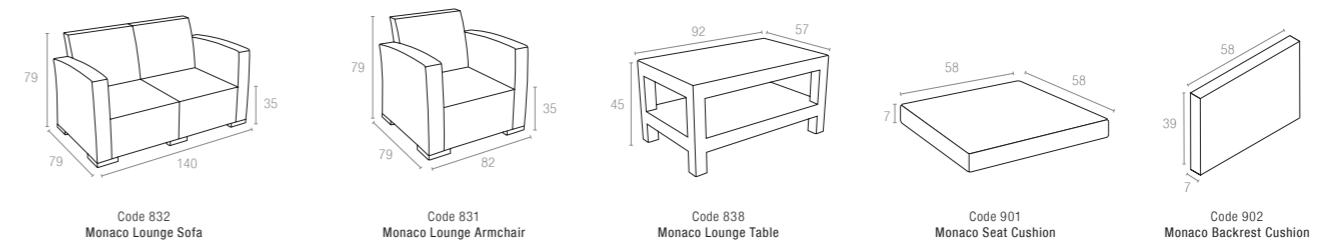

835 MONACO LOUNGE SET

Monaco Lounge Set is designed for easy self assembly, it is made of durable weather-resistant resin reinforced with glass fiber. Non-metallic frame will never unravel, rust or decay. It is UV protected which insures the colors will not fade. Can be disassembled. For indoor and outdoor contract use. Can be purchased as set or separately. 7 cm thick cushion set covered with polyster fabric and finished with piping. Cushions are specially designed for Monaco Lounge Set.

CATAS
TEST REPORT
218006