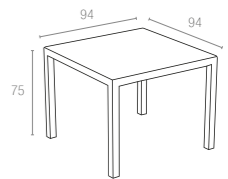

868 IBIZA LEGS MEDIUM

Ibiza Legs are made up of polypropylene reinforced with glass fiber with the latest generation of air moulding thermoplastic injection. For indoor and outdoor use. Can be disassembled.

869 IBIZA LEGS XL

Ibiza Legs are made up of polypropylene reinforced with glass fiber with the latest generation of air moulding thermoplastic injection. For indoor and outdoor use. Can be disassembled.

871 FORZA RATTAN 80

Folding table with legs in anodized aluminium. Diameter 30 mm. Table top in recyclable polypropylene with rattan effect. For indoor and outdoor use.

875 ORLANDO 80

Orlando 80 table is made of durable weather-resistant resin. Non-metallic frame will never unravel, rust or decay. It is UV protected which insures the colors will not fade. Can be disassembled. For indoor and outdoor use.

878 ORLANDO 140

Orlando 140 table is made of durable weather-resistant resin. Non-metallic frame will never unravel, rust or decay. It is UV protected which insures the colors will not fade. Can be disassembled. For indoor and outdoor use.

870 BALI

Bali table is made of durable weather-resistant resin. Metallic frame will never unravel, rust or decay. It is UV protected which insures the colors will not fade, the table comes with dark tempered glass on the top. Can be disassembled. For indoor and outdoor use.