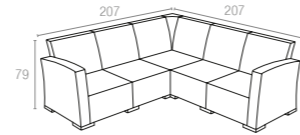

Kahverengi
Brown