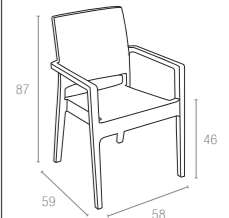

862 HAWAII

Hawaii swing is made of durable weather-resistant resin reinforced with glass fiber. Metallic frame will never unravel, rust or decay. It is UV protected which insures the colors will not fade. For indoor and outdoor use.

808 PANAMA

Panama armchair is stackable and made of durable weather-resistant resin reinforced with glass fiber. Non-metallic frame will never unravel, rust or decay. It is UV protected which insures the colors will not fade. For indoor and outdoor use.

CATAS
TEST REPORT
201753

804 ARUBA

Aruba armchair is stackable and made of durable weather-resistant resin reinforced with glass fiber. Non-metallic frame will never unravel, rust or decay. It is UV protected which insures the colors will not fade. For indoor and outdoor use.

CATAS
TEST REPORT
141203

810 IBIZA

Ibiza armchair is stackable and made of durable weather-resistant resin reinforced with glass fiber. Non-metallic frame will never unravel, rust or decay. It is UV protected which insures the colors will not fade. For indoor and outdoor use.

CATAS
TEST REPORT
127165

806 CALIFORNIA

California armchair is designed for easy self assembly, it is made of durable weather-resistant resin reinforced with glass fiber. Non-metallic frame will never unravel, rust or decay. It is UV protected which insures the colors will not fade. For indoor and outdoor use.

CATAS
TEST REPORT
159187

818 DAYTONA

Daytona chair is stackable and made of durable weather-resistant resin reinforced with glass fiber. Non-metallic frame will never unravel, rust or decay. It is UV protected which insures the colors will not fade. For indoor and outdoor use.

CATAS
TEST REPORT
201747