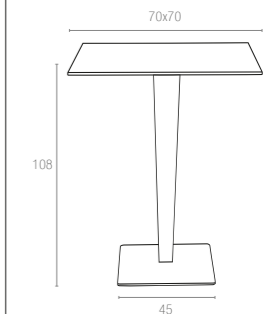

880 TAHITI

Tahiti table is made of durable weather-resistant resin. Metallic frame will never unravel, rust or decay. It is UV protected which insures the colors will not fade, the table comes with dark tempered glass on the top. Can be disassembled. For indoor and outdoor use.

890 RIVA LEG & BASE

Rattan leg and painted aluminium base. Can be disassembled. For indoor and outdoor use.

882 RIVA

Table with rattan leg and painted aluminium base. Werzalit tops resistant to outdoor use. Available in dark grey, brown and white colors. Can be disassembled.

* Dark colors not recommended in direct sunlight.

886 RIVA BAR

Table with rattan leg and painted aluminium base. Werzalit tops resistant to outdoor use. Available in dark grey, brown and white colors. Can be disassembled.

* Dark colors not recommended in direct sunlight.

884 RIVA

Table with rattan leg and painted aluminium base. Werzalit tops resistant to outdoor use. Available in dark grey, brown and white colors. Can be disassembled.

* Dark colors not recommended in direct sunlight.

888 RIVA BAR

Table with rattan leg and painted aluminium base. Werzalit tops resistant to outdoor use. Available in dark grey, brown and white colors. Can be disassembled.

* Dark colors not recommended in direct sunlight.