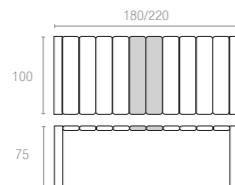

774 Vegas Table Medium

Renkler / Colors

Koyu Gri (R)
Dark Grey (R)

Kahverengi
Brown

Beyaz
White