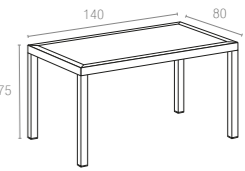

868 IBIZA LEGS MEDIUM

Ibiza Legs are made up of polypropylene reinforced with glass fiber with the latest generation of air moulding thermoplastic injection. For indoor and outdoor use. Can be disassembled.

869 IBIZA LEGS XL

Ibiza Legs are made up of polypropylene reinforced with glass fiber with the latest generation of air moulding thermoplastic injection. For indoor and outdoor use. Can be disassembled.

871 FORZA RATTAN 80

Folding table with legs in anodized aluminium. Diameter 30 mm. Table top in recyclable polypropylene with rattan effect. For indoor and outdoor use.

875 ORLANDO 80

Orlando 80 table is made of durable weather-resistant resin. Non-metallic frame will never unravel, rust or decay. It is UV protected which insures the colors will not fade. Can be disassembled. For indoor and outdoor use.

878 ORLANDO 140

Orlando 140 table is made of durable weather-resistant resin. Non-metallic frame will never unravel, rust or decay. It is UV protected which insures the colors will not fade. Can be disassembled. For indoor and outdoor use.

870 BALI

Bali table is made of durable weather-resistant resin. Metallic frame will never unravel, rust or decay. It is UV protected which insures the colors will not fade, the table comes with dark tempered glass on the top. Can be disassembled. For indoor and outdoor use.