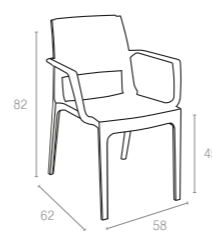

Koyu Gri
Dark Grey

Kahverengi
Brown

Beyaz
White

772 VEGAS TABLE

Extendible table from 100 to 140 cm in polypropylene reinforced with glass fiber. Easily expandable, giving you a choice of two size options. Smart extending mechanism makes it easy to adjust the table to your preferred size. For indoor and outdoor use with UV protection.