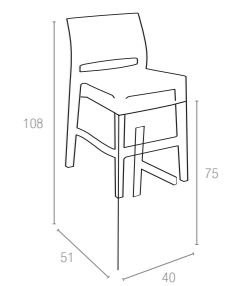

816 FLORIDA

Florida chair is stackable and made of durable weather-resistant resin reinforced with glass fiber. Non-metallic frame will never unravel, rust or decay. It is UV protected which insures the colors will not fade. For indoor and outdoor use.

866 JAMAICA

Jamaica bar stool is stackable and made of durable weather-resistant resin reinforced with glass fiber. Non-metallic frame will never unravel, rust or decay. It is UV protected which insures the colors will not fade. For indoor and outdoor use.

820 CAPRI

Capri armchair is stackable and made of durable weather-resistant resin reinforced with glass fiber. Non-metallic frame will never unravel, rust or decay. It is UV protected which insures the colors will not fade. For indoor and outdoor use.

772 VEGAS TABLE

Extendible table from 100 to 140 cm in polypropylene reinforced with glass fiber. Easily expandable, giving you a choice of two size options. Smart extending mechanism makes it easy to adjust the table to your preferred size. For indoor and outdoor use with UV protection.

830 VERONA

Verona chair is stackable and made of durable weather-resistant resin reinforced with glass fiber. Non-metallic frame will never unravel, rust or decay. It is UV protected which insures the colors will not fade. For indoor and outdoor use.

774 VEGAS TABLE MEDIUM

Extendible table from 180 to 220 cm in polypropylene reinforced with glass fiber. Easily expandable, giving you a choice of two size options. Smart extending mechanism makes it easy to adjust the table to your preferred size. For indoor and outdoor use with UV protection.