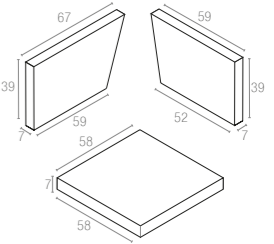

892 RIVA BAR LEG & BASE

Rattan leg and painted aluminium base.
Can be disassembled.
For indoor and outdoor use.

903 MONACO CORNER CUSHION

7 cm thick cushion covered with polyester fabric and finished with piping.
Cushions are specially designed for Monaco Lounge Corner.
*3 cushions.

Bej
Beige

860 FIJI

Fiji sunlounger is stackable and comes with five position backrest, hidden wheels and anti-slippery rubbers. It is made of durable weather-resistant resin. Non-metallic frame will never unravel, rust or decay. It is UV protected which insures the colors will not fade.
For outdoor use.

CATAS
TEST REPORT
129750

895 MIAMI CUSHIONS

5 cm thick cushion covered with polyester fabric and finished with piping.
Cushion is specially designed for Miami Lounge Set.

901 MONACO SEAT CUSHION

7 cm thick cushion covered with polyester fabric and finished with piping.
Cushions are specially designed for Monaco Lounge Set and Monaco Lounge Corner.

902 MONACO BACKREST CUSHION

904 HAWAII CUSHION

12 cm thick cushion covered with polyester fabric and finished with piping. Cushion is specially designed for Hawaii swing.