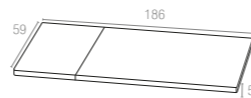

896 FIJI CUSHION

5 cm thick cushion covered with polyester fabric and finished with piping. Cushion is specially designed for Fiji sunlounger.