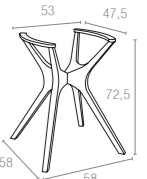

* Top min. 70x70 cm,
Top max. 90x90 cm