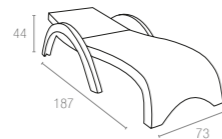

860 Fiji

Renkler / Colors