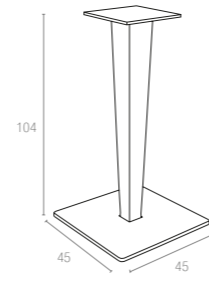

892 RIVA BAR LEG & BASE

Rattan leg and painted aluminium base.
Can be disassembled.
For indoor and outdoor use.

903 MONACO CORNER CUSHION

7 cm thick cushion covered with polyester fabric and finished with piping.
Cushions are specially designed for Monaco Lounge Corner.
*3 cushions.

860 FIJI

Fiji sunlounger is stackable and comes with five position backrest, hidden wheels and anti-slippery rubbers. It is made of durable weather-resistant resin. Non-metallic frame will never unravel, rust or decay. It is UV protected which insures the colors will not fade.
For outdoor use.

CATAS
TEST REPORT
129750

895 MIAMI CUSHIONS

5 cm thick cushion covered with polyester fabric and finished with piping.
Cushion is specially designed for Miami Lounge Set.

901 MONACO SEAT CUSHION

7 cm thick cushion covered with polyester fabric and finished with piping.
Cushions are specially designed for Monaco Lounge Set and Monaco Lounge Corner.

902 MONACO BACKREST CUSHION

904 HAWAII CUSHION

12 cm thick cushion covered with polyester fabric and finished with piping. Cushion is specially designed for Hawaii swing.