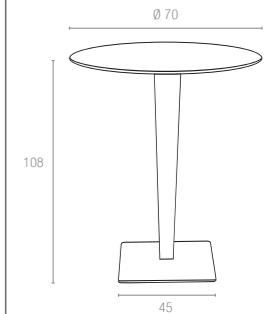

880 TAHITI

Tahiti table is made of durable weather-resistant resin. Metallic frame will never unravel, rust or decay. It is UV protected which insures the colors will not fade, the table comes with dark tempered glass on the top. Can be disassembled. For indoor and outdoor use.

890 RIVA LEG & BASE

Rattan leg and painted aluminium base. Can be disassembled. For indoor and outdoor use.

882 RIVA

Table with rattan leg and painted aluminium base. Werzalit tops resistant to outdoor use. Available in dark grey, brown and white colors. Can be disassembled.

* Dark colors not recommended in direct sunlight.

886 RIVA BAR

Table with rattan leg and painted aluminium base. Werzalit tops resistant to outdoor use. Available in dark grey, brown and white colors. Can be disassembled.

* Dark colors not recommended in direct sunlight.

884 RIVA

Table with rattan leg and painted aluminium base. Werzalit tops resistant to outdoor use. Available in dark grey, brown and white colors. Can be disassembled.

* Dark colors not recommended in direct sunlight.

888 RIVA BAR

Table with rattan leg and painted aluminium base. Werzalit tops resistant to outdoor use. Available in dark grey, brown and white colors. Can be disassembled.

* Dark colors not recommended in direct sunlight.