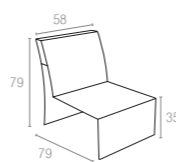

Koyu Gri
Dark Grey

Kahverengi
Brown

Beyaz
White

837 MONACO EXTENSION PART

With the extension part you can add as many seats as you want to extend your corner set.

Koyu Gri
Dark Grey

Kahverengi
Brown

Beyaz
White