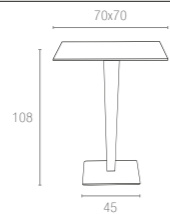

888 Riva Bar

Renkler / Colors