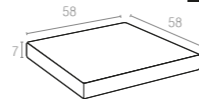

Bej
Beige

901 MONACO SEAT CUSHION

7 cm thick cushion covered with polyester fabric and finished with piping.
Cushions are specially designed for Monaco Lounge Set and Monaco Lounge Corner.

Bej
Beige

902 MONACO BACKREST CUSHION