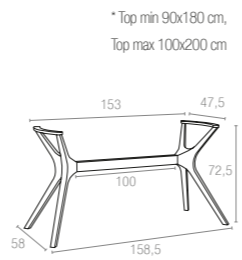

868 IBIZA LEGS MEDIUM

Ibiza Legs are made up of polypropylene reinforced with glass fiber with the latest generation of air moulding thermoplastic injection. For indoor and outdoor use. Can be disassembled.

869 IBIZA LEGS XL

Ibiza Legs are made up of polypropylene reinforced with glass fiber with the latest generation of air moulding thermoplastic injection. For indoor and outdoor use. Can be disassembled.

871 FORZA RATTAN 80

Folding table with legs in anodized aluminium. Diameter 30 mm. Table top in recyclable polypropylene with rattan effect. For indoor and outdoor use.

875 ORLANDO 80

Orlando 80 table is made of durable weather-resistant resin. Non-metallic frame will never unravel, rust or decay. It is UV protected which insures the colors will not fade. Can be disassembled. For indoor and outdoor use.

878 ORLANDO 140

Orlando 140 table is made of durable weather-resistant resin. Non-metallic frame will never unravel, rust or decay. It is UV protected which insures the colors will not fade. Can be disassembled. For indoor and outdoor use.

870 BALI

Bali table is made of durable weather-resistant resin. Metallic frame will never unravel, rust or decay. It is UV protected which insures the colors will not fade, the table comes with dark tempered glass on the top. Can be disassembled. For indoor and outdoor use.