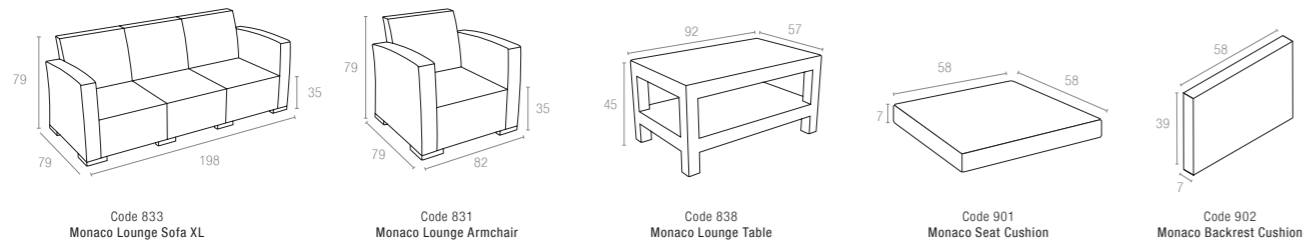

836 MONACO LOUNGE SET XL

Monaco Lounge Set XL is designed for easy self assembly, it is made of durable weather-resistant resin reinforced with glass fiber. Non-metallic frame will never unravel, rust or decay. It is UV protected which insures the colors will not fade. Can be disassembled. For indoor and outdoor contract use. Can be purchased as set or separately. 7 cm thick cushion set covered with polyster fabric and finished with piping. Cushions are specially designed for Monaco Lounge Set XL.

CATAS
TEST REPORT
218007