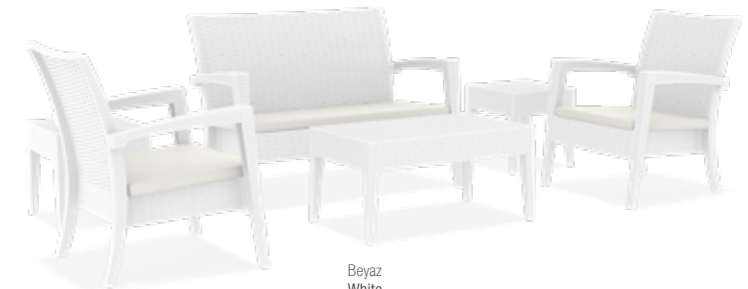

Beyaz
White