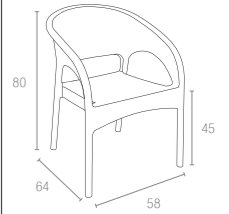

862 HAWAII

Hawaii swing is made of durable weather-resistant resin reinforced with glass fiber. Metallic frame will never unravel, rust or decay. It is UV protected which insures the colors will not fade. For indoor and outdoor use.

808 PANAMA

Panama armchair is stackable and made of durable weather-resistant resin reinforced with glass fiber. Non-metallic frame will never unravel, rust or decay. It is UV protected which insures the colors will not fade. For indoor and outdoor use.

CATAS
TEST REPORT
201753

804 ARUBA

Aruba armchair is stackable and made of durable weather-resistant resin reinforced with glass fiber. Non-metallic frame will never unravel, rust or decay. It is UV protected which insures the colors will not fade. For indoor and outdoor use.

CATAS
TEST REPORT
141203

810 IBIZA

Ibiza armchair is stackable and made of durable weather-resistant resin reinforced with glass fiber. Non-metallic frame will never unravel, rust or decay. It is UV protected which insures the colors will not fade. For indoor and outdoor use.

CATAS
TEST REPORT
127165

806 CALIFORNIA

California armchair is designed for easy self assembly, it is made of durable weather-resistant resin reinforced with glass fiber. Non-metallic frame will never unravel, rust or decay. It is UV protected which insures the colors will not fade. For indoor and outdoor use.

CATAS
TEST REPORT
159187

818 DAYTONA

Daytona chair is stackable and made of durable weather-resistant resin reinforced with glass fiber. Non-metallic frame will never unravel, rust or decay. It is UV protected which insures the colors will not fade. For indoor and outdoor use.

CATAS
TEST REPORT
201747