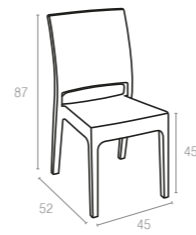

Koyu Gri
Dark Grey

Kahverengi
Brown

Beyaz
White

866 JAMAICA

Jamaica bar stool is stackable and made of durable weather-resistant resin reinforced with glass fiber. Non-metallic frame will never unravel, rust or decay. It is UV protected which insures the colors will not fade. For indoor and outdoor use.