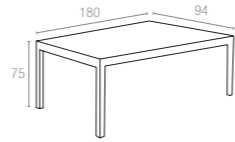

880 TAHITI

Tahiti table is made of durable weather-resistant resin. Metallic frame will never unravel, rust or decay. It is UV protected which insures the colors will not fade, the table comes with dark tempered glass on the top. Can be disassembled. For indoor and outdoor use.

890 RIVA LEG & BASE

Rattan leg and painted aluminium base. Can be disassembled. For indoor and outdoor use.

882 RIVA

Table with rattan leg and painted aluminium base. Werzalit tops resistant to outdoor use. Available in dark grey, brown and white colors. Can be disassembled.

* Dark colors not recommended in direct sunlight.

886 RIVA BAR

Table with rattan leg and painted aluminium base. Werzalit tops resistant to outdoor use. Available in dark grey, brown and white colors. Can be disassembled.

* Dark colors not recommended in direct sunlight.

884 RIVA

Table with rattan leg and painted aluminium base. Werzalit tops resistant to outdoor use. Available in dark grey, brown and white colors. Can be disassembled.

* Dark colors not recommended in direct sunlight.

888 RIVA BAR

Table with rattan leg and painted aluminium base. Werzalit tops resistant to outdoor use. Available in dark grey, brown and white colors. Can be disassembled.

* Dark colors not recommended in direct sunlight.