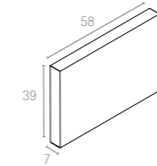

Code 902
Monaco Backrest Cushion