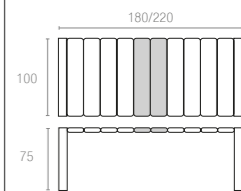

816 FLORIDA

Florida chair is stackable and made of durable weather-resistant resin reinforced with glass fiber. Non-metallic frame will never unravel, rust or decay. It is UV protected which insures the colors will not fade. For indoor and outdoor use.

866 JAMAICA

Jamaica bar stool is stackable and made of durable weather-resistant resin reinforced with glass fiber. Non-metallic frame will never unravel, rust or decay. It is UV protected which insures the colors will not fade. For indoor and outdoor use.

820 CAPRI

Capri armchair is stackable and made of durable weather-resistant resin reinforced with glass fiber. Non-metallic frame will never unravel, rust or decay. It is UV protected which insures the colors will not fade. For indoor and outdoor use.

772 VEGAS TABLE

Extendible table from 100 to 140 cm in polypropylene reinforced with glass fiber. Easily expandable, giving you a choice of two size options. Smart extending mechanism makes it easy to adjust the table to your preferred size. For indoor and outdoor use with UV protection.

830 VERONA

Verona chair is stackable and made of durable weather-resistant resin reinforced with glass fiber. Non-metallic frame will never unravel, rust or decay. It is UV protected which insures the colors will not fade. For indoor and outdoor use.

774 VEGAS TABLE MEDIUM

Extendible table from 180 to 220 cm in polypropylene reinforced with glass fiber. Easily expandable, giving you a choice of two size options. Smart extending mechanism makes it easy to adjust the table to your preferred size. For indoor and outdoor use with UV protection.