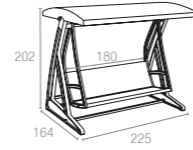

862 HAWAII

Hawaii swing is made of durable weather-resistant resin reinforced with glass fiber. Metallic frame will never unravel, rust or decay. It is UV protected which insures the colors will not fade. For indoor and outdoor use.

808 PANAMA

Panama armchair is stackable and made of durable weather-resistant resin reinforced with glass fiber. Non-metallic frame will never unravel, rust or decay. It is UV protected which insures the colors will not fade. For indoor and outdoor use.

CATAS
TEST REPORT
201753

804 ARUBA

Aruba armchair is stackable and made of durable weather-resistant resin reinforced with glass fiber. Non-metallic frame will never unravel, rust or decay. It is UV protected which insures the colors will not fade. For indoor and outdoor use.

CATAS
TEST REPORT
141203

810 IBIZA

Ibiza armchair is stackable and made of durable weather-resistant resin reinforced with glass fiber. Non-metallic frame will never unravel, rust or decay. It is UV protected which insures the colors will not fade. For indoor and outdoor use.

CATAS
TEST REPORT
127165

806 CALIFORNIA

California armchair is designed for easy self assembly, it is made of durable weather-resistant resin reinforced with glass fiber. Non-metallic frame will never unravel, rust or decay. It is UV protected which insures the colors will not fade. For indoor and outdoor use.

CATAS
TEST REPORT
159187

818 DAYTONA

Daytona chair is stackable and made of durable weather-resistant resin reinforced with glass fiber. Non-metallic frame will never unravel, rust or decay. It is UV protected which insures the colors will not fade. For indoor and outdoor use.

CATAS
TEST REPORT
201747