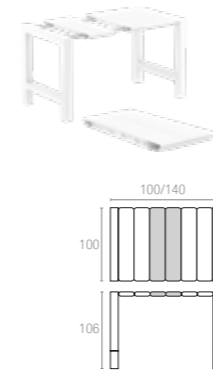

776 VEGAS TABLE XL

Extendible table from 260 to 300 cm in polypropylene reinforced with glass fiber. Easily expandable, giving you a choice of two size options. Smart extending mechanism makes it easy to adjust the table to your preferred size. For indoor and outdoor use with UV protection.

782 VEGAS BAR 100

Extendible bar table from 100 to 140 cm in polypropylene reinforced with glass fiber. Easily expandable, giving you a choice of two size options. Smart extending mechanism makes it easy to adjust the bar table to your preferred size. For indoor and outdoor use with UV protection.

863 IBIZA TABLE 80

Table with rattan leg with HPL compact laminated tops 12 mm available in dark grey, brown and white colors. For indoor and outdoor use. Can be disassembled. * Dark colors not recommended in direct sunlight.

864 IBIZA TABLE 140

Table with rattan leg with HPL compact laminated tops 12 mm available in dark grey, brown and white colors. For indoor and outdoor use. Can be disassembled. * Dark colors not recommended in direct sunlight.

865 IBIZA TABLE 180

Table with rattan leg with HPL compact laminated tops 12 mm available in dark grey, brown and white colors. For indoor and outdoor use. Can be disassembled. * Dark colors not recommended in direct sunlight.

867 IBIZA LEGS SMALL

Ibiza Legs are made up of polypropylene reinforced with glass fiber with the latest generation of air moulding thermoplastic injection. For indoor and outdoor use. Can be disassembled.

* Top min. 70x70 cm,
Top max. 90x90 cm