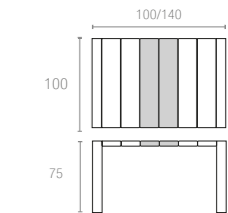

816 FLORIDA

Florida chair is stackable and made of durable weather-resistant resin reinforced with glass fiber. Non-metallic frame will never unravel, rust or decay. It is UV protected which insures the colors will not fade. For indoor and outdoor use.

866 JAMAICA

Jamaica bar stool is stackable and made of durable weather-resistant resin reinforced with glass fiber. Non-metallic frame will never unravel, rust or decay. It is UV protected which insures the colors will not fade. For indoor and outdoor use.

820 CAPRI

Capri armchair is stackable and made of durable weather-resistant resin reinforced with glass fiber. Non-metallic frame will never unravel, rust or decay. It is UV protected which insures the colors will not fade. For indoor and outdoor use.

772 VEGAS TABLE

Extendible table from 100 to 140 cm in polypropylene reinforced with glass fiber. Easily expandable, giving you a choice of two size options. Smart extending mechanism makes it easy to adjust the table to your preferred size. For indoor and outdoor use with UV protection.

830 VERONA

Verona chair is stackable and made of durable weather-resistant resin reinforced with glass fiber. Non-metallic frame will never unravel, rust or decay. It is UV protected which insures the colors will not fade. For indoor and outdoor use.

774 VEGAS TABLE MEDIUM

Extendible table from 180 to 220 cm in polypropylene reinforced with glass fiber. Easily expandable, giving you a choice of two size options. Smart extending mechanism makes it easy to adjust the table to your preferred size. For indoor and outdoor use with UV protection.