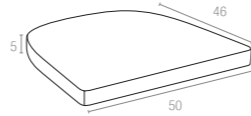

Code 902
Monaco Backrest Cushion

904 HAWAII CUSHION

12 cm thick cushion covered with polyester fabric and finished with piping. Cushion is specially designed for Hawaii swing.

Bej
Beige

897 ARUBA CUSHION

5 cm thick cushion covered with polyester fabric and finished with piping. Cushion is specially designed for Aruba armchair.