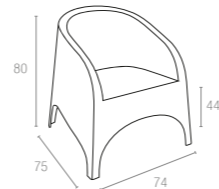

Koyu Gri
Dark Grey

Kahverengi
Brown

Beyaz
White

CATAS
TEST REPORT
141203

810 IBIZA

Ibiza armchair is stackable and made of durable weather-resistant resin reinforced with glass fiber. Non-metallic frame will never unravel, rust or decay. It is UV protected which insures the colors will not fade. For indoor and outdoor use.