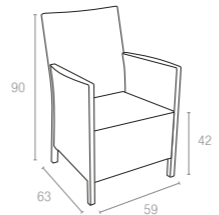

862 HAWAII

Hawaii swing is made of durable weather-resistant resin reinforced with glass fiber. Metallic frame will never unravel, rust or decay. It is UV protected which insures the colors will not fade. For indoor and outdoor use.

808 PANAMA

Panama armchair is stackable and made of durable weather-resistant resin reinforced with glass fiber. Non-metallic frame will never unravel, rust or decay. It is UV protected which insures the colors will not fade. For indoor and outdoor use.

CATAS
TEST REPORT
201753

804 ARUBA

Aruba armchair is stackable and made of durable weather-resistant resin reinforced with glass fiber. Non-metallic frame will never unravel, rust or decay. It is UV protected which insures the colors will not fade. For indoor and outdoor use.

CATAS
TEST REPORT
141203

810 IBIZA

Ibiza armchair is stackable and made of durable weather-resistant resin reinforced with glass fiber. Non-metallic frame will never unravel, rust or decay. It is UV protected which insures the colors will not fade. For indoor and outdoor use.

CATAS
TEST REPORT
127165

806 CALIFORNIA

California armchair is designed for easy self assembly, it is made of durable weather-resistant resin reinforced with glass fiber. Non-metallic frame will never unravel, rust or decay. It is UV protected which insures the colors will not fade. For indoor and outdoor use.

CATAS
TEST REPORT
159187

818 DAYTONA

Daytona chair is stackable and made of durable weather-resistant resin reinforced with glass fiber. Non-metallic frame will never unravel, rust or decay. It is UV protected which insures the colors will not fade. For indoor and outdoor use.

CATAS
TEST REPORT
201747