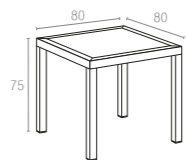

875 Orlando 80

Renkler / Colors