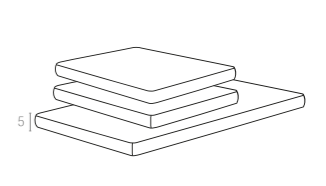

Code 895
Miami Cushions