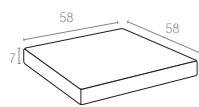

Code 832
Monaco Lounge Sofa

Code 831
Monaco Lounge Armchair

Code 838
Monaco Lounge Table

Code 901
Monaco Seat Cushion

Code 902
Monaco Backrest Cushion

835 Monaco Lounge Set

Renkler / Colors

Koyu Gri
Dark Grey