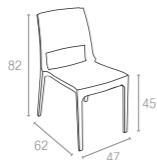

CATAS
TEST REPORT
127167