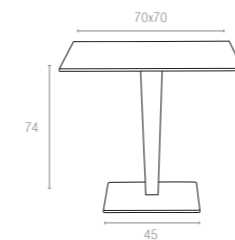

880 TAHITI

Tahiti table is made of durable weather-resistant resin. Metallic frame will never unravel, rust or decay. It is UV protected which insures the colors will not fade, the table comes with dark tempered glass on the top. Can be disassembled. For indoor and outdoor use.

890 RIVA LEG & BASE

Rattan leg and painted aluminium base. Can be disassembled. For indoor and outdoor use.

882 RIVA

Table with rattan leg and painted aluminium base. Werzalit tops resistant to outdoor use. Available in dark grey, brown and white colors. Can be disassembled.

* Dark colors not recommended in direct sunlight.

886 RIVA BAR

Table with rattan leg and painted aluminium base. Werzalit tops resistant to outdoor use. Available in dark grey, brown and white colors. Can be disassembled.

* Dark colors not recommended in direct sunlight.

884 RIVA

Table with rattan leg and painted aluminium base. Werzalit tops resistant to outdoor use. Available in dark grey, brown and white colors. Can be disassembled.

* Dark colors not recommended in direct sunlight.

888 RIVA BAR

Table with rattan leg and painted aluminium base. Werzalit tops resistant to outdoor use. Available in dark grey, brown and white colors. Can be disassembled.

* Dark colors not recommended in direct sunlight.