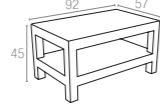

Code 838
Monaco Lounge Table