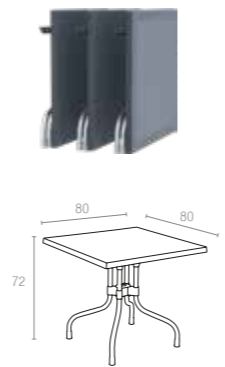

868 IBIZA LEGS MEDIUM

Ibiza Legs are made up of polypropylene reinforced with glass fiber with the latest generation of air moulding thermoplastic injection. For indoor and outdoor use. Can be disassembled.

869 IBIZA LEGS XL

Ibiza Legs are made up of polypropylene reinforced with glass fiber with the latest generation of air moulding thermoplastic injection. For indoor and outdoor use. Can be disassembled.

871 FORZA RATTAN 80

Folding table with legs in anodized aluminium. Diameter 30 mm. Table top in recyclable polypropylene with rattan effect. For indoor and outdoor use.

875 ORLANDO 80

Orlando 80 table is made of durable weather-resistant resin. Non-metallic frame will never unravel, rust or decay. It is UV protected which insures the colors will not fade. Can be disassembled. For indoor and outdoor use.

878 ORLANDO 140

Orlando 140 table is made of durable weather-resistant resin. Non-metallic frame will never unravel, rust or decay. It is UV protected which insures the colors will not fade. Can be disassembled. For indoor and outdoor use.

870 BALI

Bali table is made of durable weather-resistant resin. Metallic frame will never unravel, rust or decay. It is UV protected which insures the colors will not fade, the table comes with dark tempered glass on the top. Can be disassembled. For indoor and outdoor use.