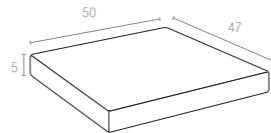

898 CALIFORNIA CUSHION

5 cm thick cushion covered with polyester fabric and finished with piping. Cushion is specially designed for California armchair.